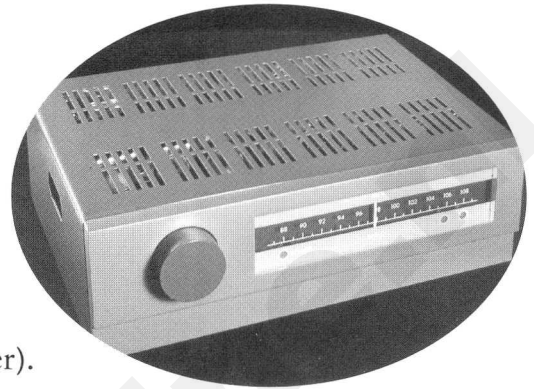

22 Series

FMII Tuner (production from 1968-1971)

Features

- High quality stereo valve FM (VHF) tuner. Simple operation as the only front panel control is for station tuning which can also be used for setting the movable magnetic station markers (useful for station location).
- Has a large clear tuning scale and indicator lamps show when it is accurately tuned to a station and when a stereo station is being received.
- Hybrid design (valve tuner, transistor stereo decoder).

Specification

Controls:	Tuning
Output:	100mV to control unit
Dimensions:	260mm wide; 92mm high; 207mm deep
Weight:	3.5Kg
Finish:	Brown
Audio output:	5-pin DIN (captive cable)
Aerial Socket:	Coaxial (75 ohms)

Main Accessories/Spares

Description	Spares Ref.	
Scale lamp	BB12VLA	
Stereo/tuning indicator lamps	BB12VLB	
LED conversion kit	QF12LDA	replaces tuning neons
Coaxial aerial plug	PPL7314	